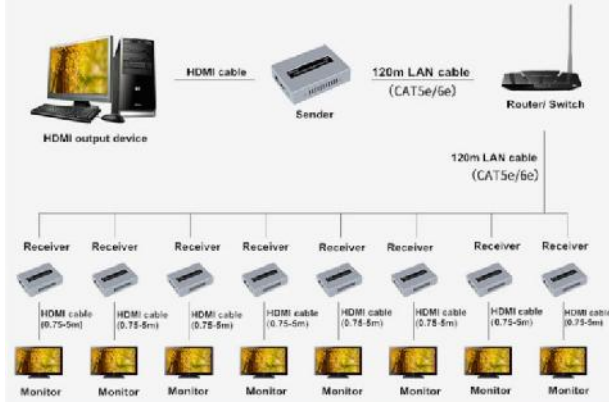

# DTECH DT-7046 POE HDMI IP EXTENDER 120M

### Point to Multi-point Reverse your imagination

Adopt HDMI distribution of network technology, can realize one sender connecting with multiple receivers by virtue of network distribution products(router, switch etc.) to realize displaying of multi-screens.

## Connection instruction

HDMI over IP extender by CAT5 cat6 cable 120m

Features:

1. Support signal CAT5/5e/6 cable
2. Support 1080P@60Hz, 120m with CAT6 cable
3. Support unlimited extension function and splitting function with router etc.
4. With IR cycling function
5. Good compatibility, suitable for all kinds of projects
6. Both of sender and receiver support POE
7. Wide range voltage technology is used in this product, support DC 5V-24V.