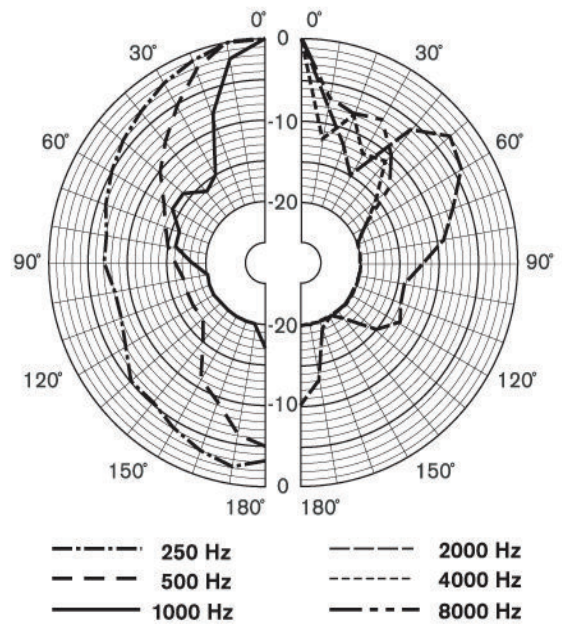

Dimensions in mm / in

Circuit diagram

Frequency response

Polar diagram horizontal (measured with pink noise)

Polar diagram vertical (measured with pink noise)

Parts Included

Quantity	Component
1	LA1-UW36-x-US Column Loudspeaker
1	Swivel wall mounting bracket

Technical Specifications

Electrical*

Maximum power	54 W
Rated power	36 / 18 / 9 W
Sound pressure level at 36 W / 1 W (1 kHz, 1 m)	114 dB / 98 dB (SPL)
Effective frequency range (-10 dB)	160 Hz to 19 kHz
Coverage angle	1 kHz / 4 kHz (-6 dB)
horizontal	190° / 88°
vertical	30° / 8°
Rated input voltage	70 V
Rated impedance	139 ohm
Connector	4-pole push-in terminal block