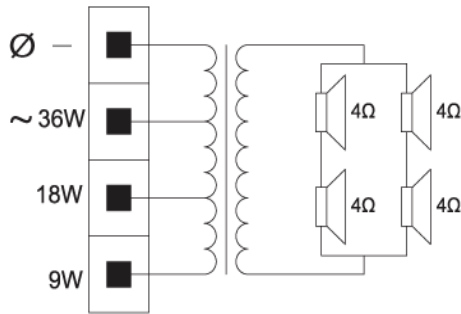

These powerful column loudspeakers are fitted with four dual cone, high sensitivity loudspeaker drivers.

Installation/Configuration Notes

The column loudspeakers can be wall mounted using the supplied swivel bracket, allowing accurate positioning. A convenient, easy-to-use, four-pole push-in terminal block is mounted on the rear panel for on-site wiring. This terminal block provides for power tapping on the 70-Volt, matching transformer in the cabinet. It allows selection of nominal full-power, half-power or quarter-power radiation (in 3 dB steps).

Dimensions in mm / in

Circuit diagram

Frequency response

Polar diagram horizontal (measured with pink noise)

Polar diagram vertical (measured with pink noise)

Parts Included

Quantity	Component
1	LA1-UW36-x-US Column Loudspeaker
1	Swivel wall mounting bracket

Technical Specifications

Electrical*

Maximum power	54 W
Rated power	36 / 18 / 9 W
Sound pressure level at 36 W / 1 W (1 kHz, 1 m)	114 dB / 98 dB (SPL)
Effective frequency range (-10 dB)	160 Hz to 19 kHz
Coverage angle	1 kHz / 4 kHz (-6 dB)
horizontal	190° / 88°
vertical	30° / 8°
Rated input voltage	70 V
Rated impedance	139 ohm
Connector	4-pole push-in terminal block

* Technical performance data according to IEC 60268-5

Mechanical

Dimensions (H x W x D)	841 x 151 x 129 mm (33.1 x 5.9 x 5.1 in)
Weight	6 kg (13.2 lb)
Color	Black (D) or white (L)
cabinet / cloth (D)	Matches RAL 9004 / RAL 9004
cabinet / cloth (L)	Matches RAL 9010 / RAL 7044