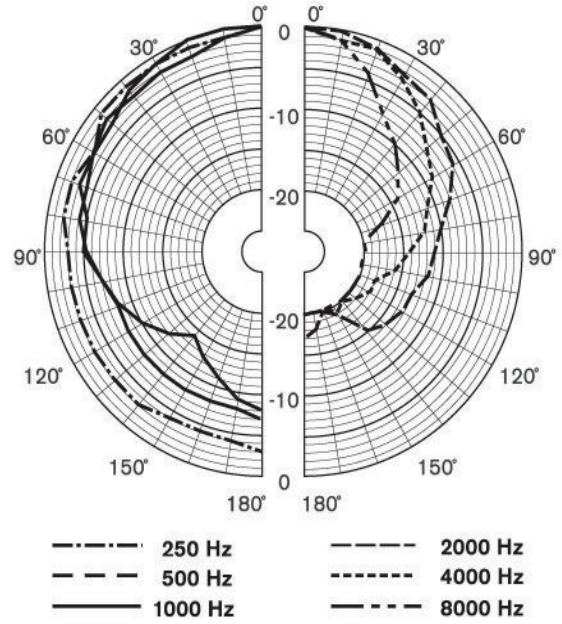

Dimensions in mm / in

Circuit diagram

Frequency response

Polar diagram horizontal (measured with pink noise)

Polar diagram vertical (measured with pink noise)

Parts Included

Quantity	Component
1	LA1-UW36-x-US Column Loudspeaker
1	Swivel wall mounting bracket

Technical Specifications

Electrical*

Maximum power	54 W
Rated power	36 / 18 / 9 W
Sound pressure level at 36 W / 1 W (1 kHz, 1 m)	114 dB / 98 dB (SPL)
Effective frequency range (-10 dB)	160 Hz to 19 kHz
Coverage angle	1 kHz / 4 kHz (-6 dB)
horizontal	190° / 88°
vertical	30° / 8°
Rated input voltage	70 V
Rated impedance	139 ohm
Connector	4-pole push-in terminal block