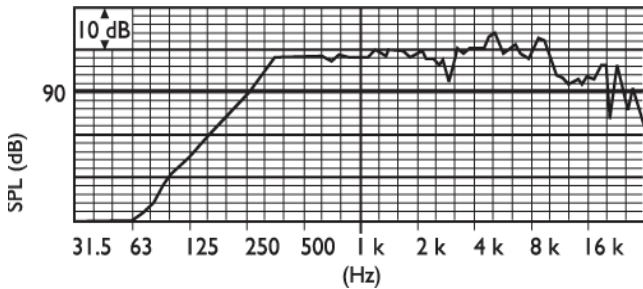

Frequency response