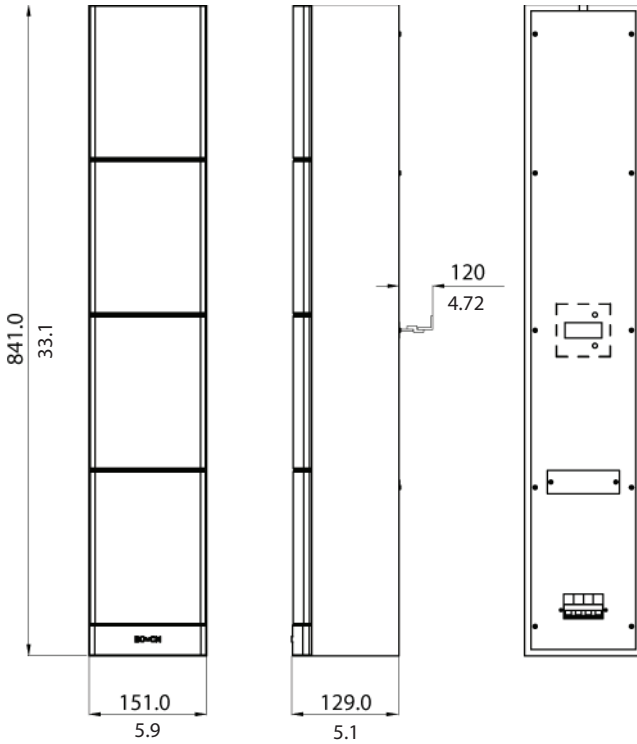

These powerful column loudspeakers are fitted with four dual cone, high sensitivity loudspeaker drivers.

Installation/Configuration Notes

The column loudspeakers can be wall mounted using the supplied swivel bracket, allowing accurate positioning. A convenient, easy-to-use, four-pole push-in terminal block is mounted on the rear panel for on-site wiring. This terminal block provides for power tapping on the 70-Volt, matching transformer in the cabinet. It allows selection of nominal full-power, half-power or quarter-power radiation (in 3 dB steps).

Dimensions in mm / in

Circuit diagram

Frequency response

Polar diagram horizontal (measured with pink noise)

Polar diagram vertical (measured with pink noise)

Parts Included

Quantity	Component
1	LA1-UW36-x-US Column Loudspeaker
1	Swivel wall mounting bracket

* Technical performance data according to IEC 60268-5

Mechanical

Dimensions (H x W x D)	841 x 151 x 129 mm (33.1 x 5.9 x 5.1 in)
Weight	6 kg (13.2 lb)
Color	Black (D) or white (L)
cabinet / cloth (D)	Matches RAL 9004 / RAL 9004
cabinet / cloth (L)	Matches RAL 9010 / RAL 7044